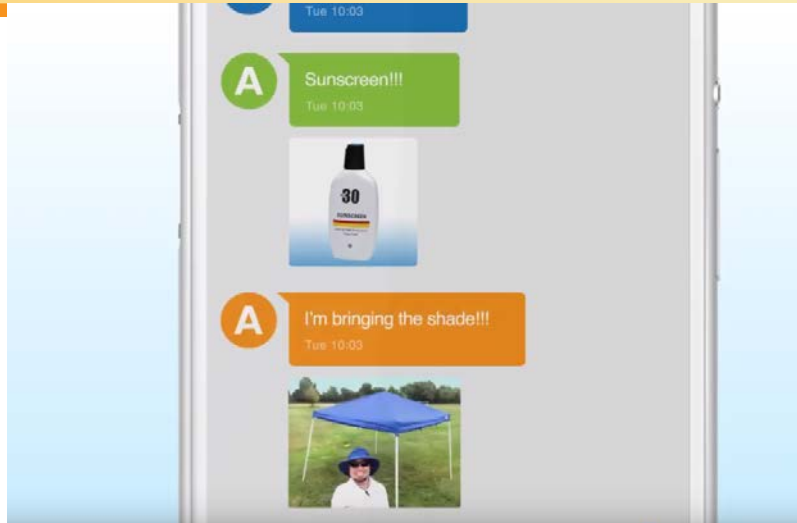

Shade. It can turn a picnic into a party.

You'll have a great time and protect yourself and your friends from harmful UV rays.

This message focuses UV protection strategy of avoidance, like seeking shade and staying out of the sun during peak hours.

View the digital version of this tool, go to: upennprc.org/skin-cancer-outdoor-exposure-tools/

Shade poster

Watch the Video: Shade

Click the icon on the right to view the video associated with this message, or go to our website to view all of the videos. This message focuses seeking shade and avoiding the sun during peak hours.

Use this message

Download this page

Download the poster

Shade. It can turn a picnic into a party. You'll have a great time and protect yourself and your friends from harmful UV rays. #skincancerawareness #prevention